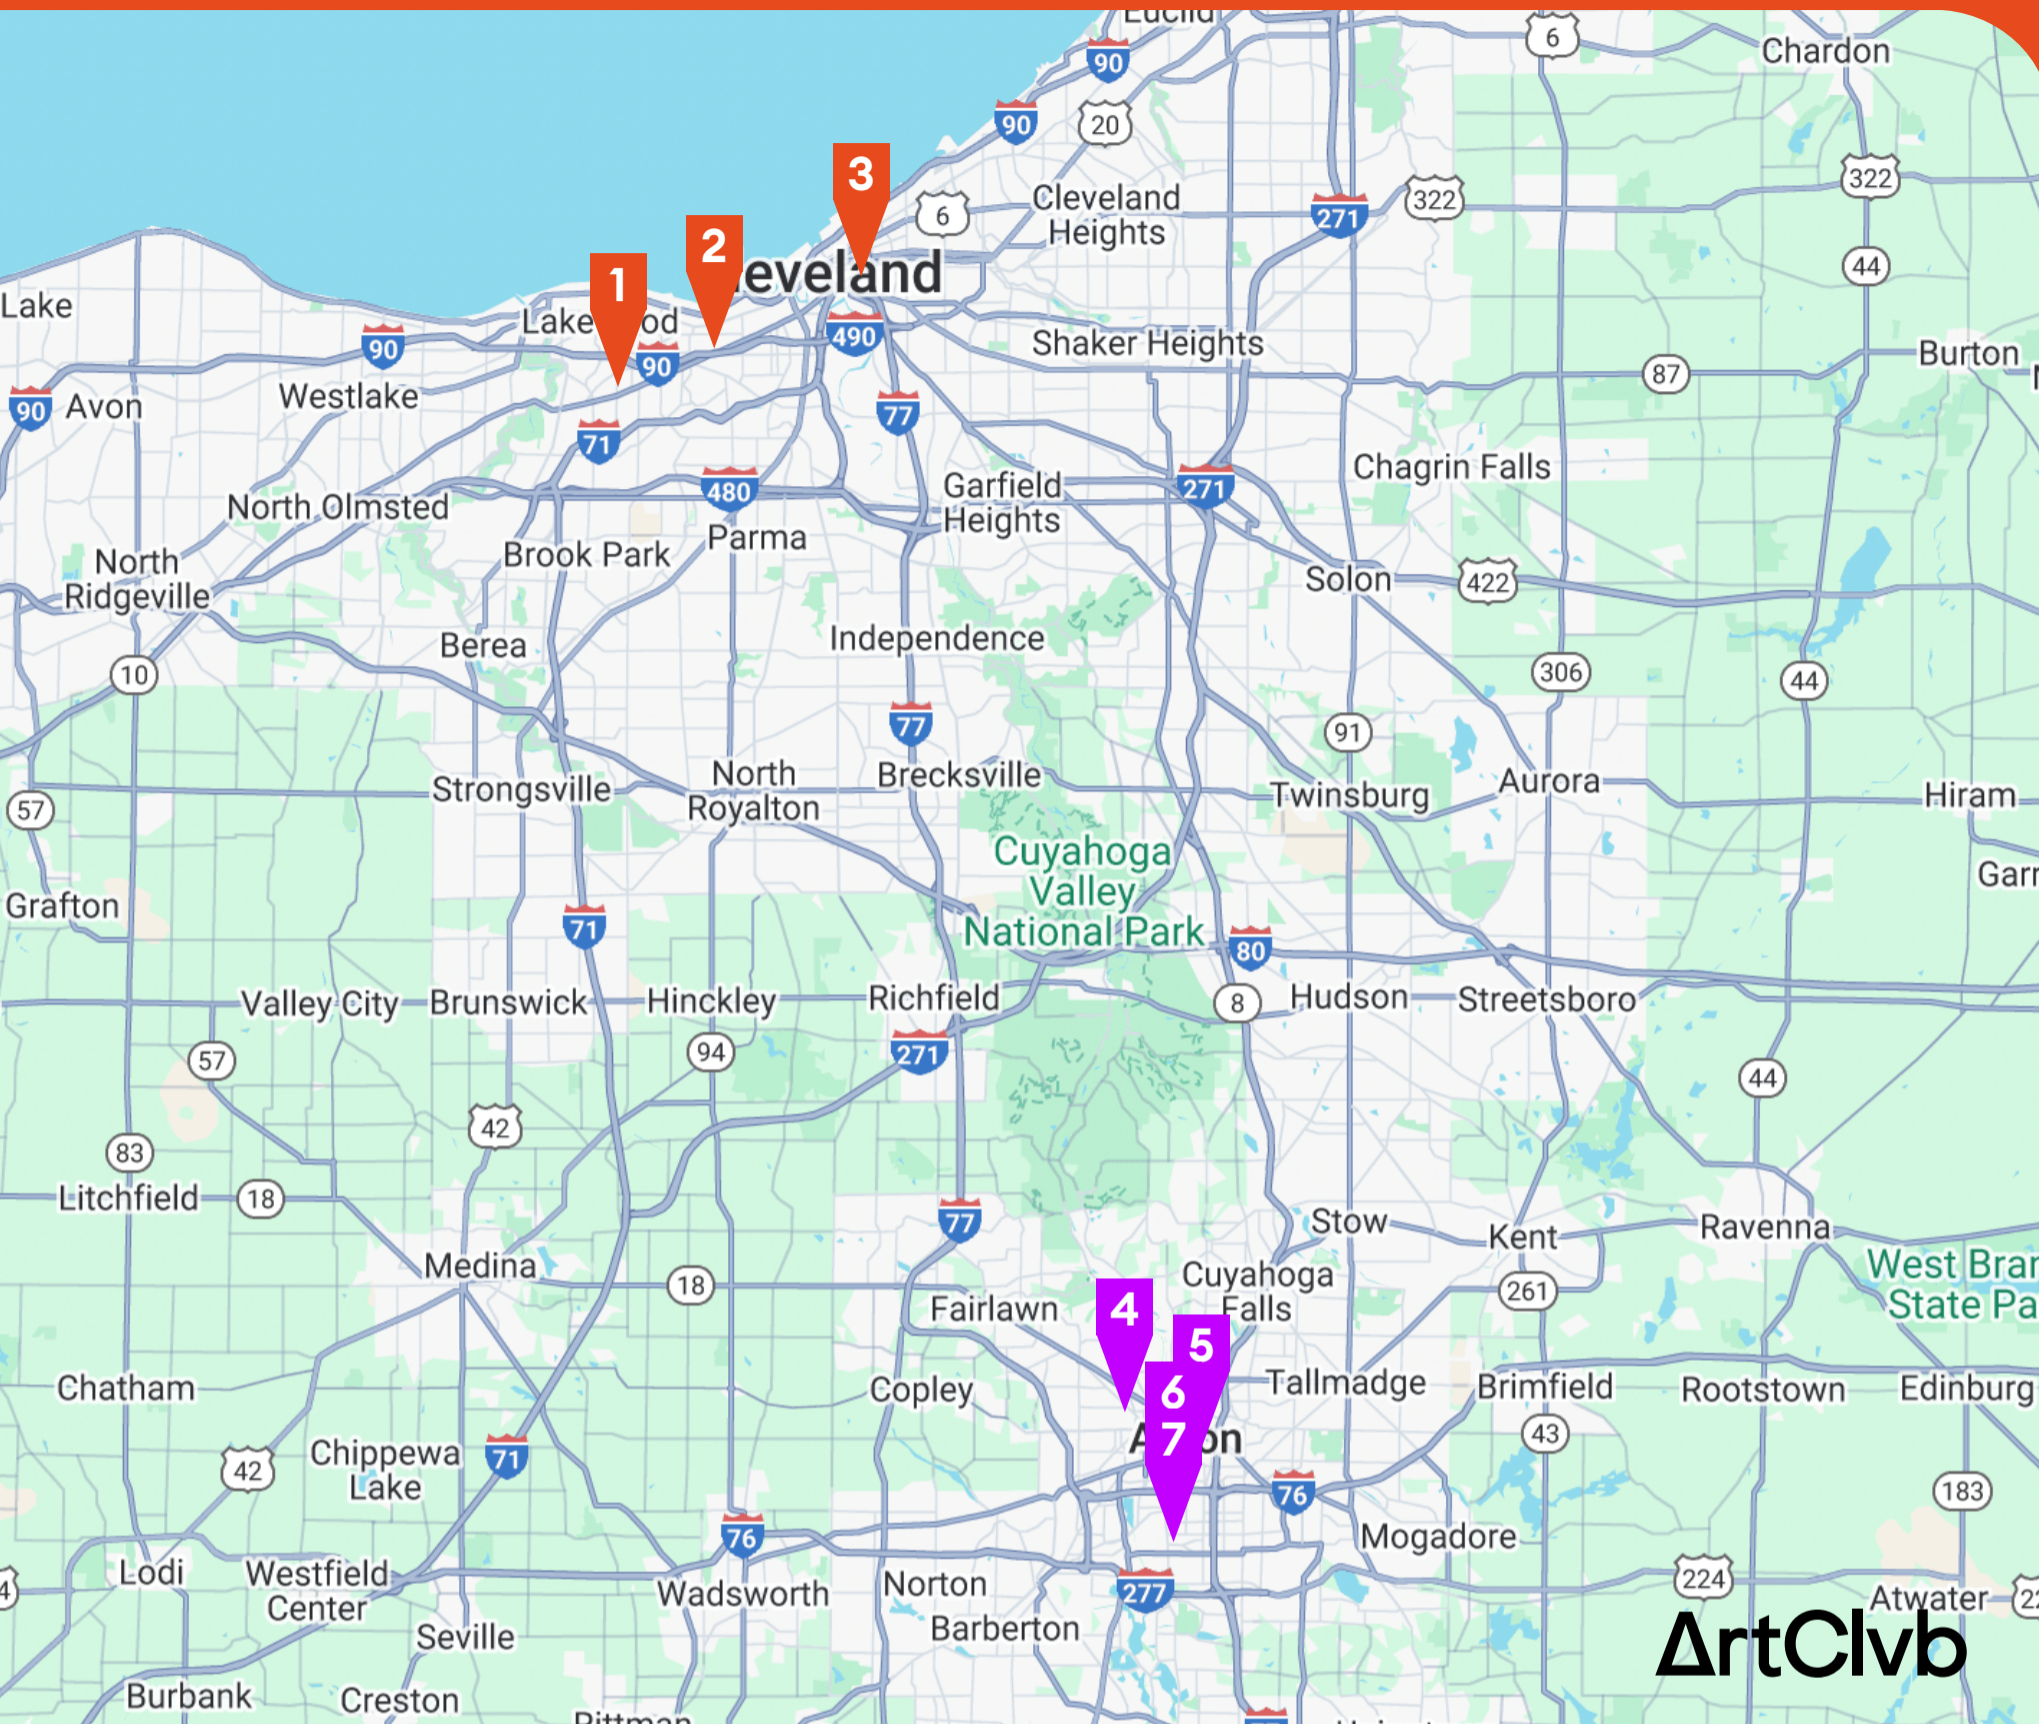

STUDIO DEALS – CLEVELAND / AKRON

Cleveland Studios

- 1** Screw Factory Artists
13000 Athens Ave,
Lakewood, OH 44107
Suite C308

Natalie Lanese
- 2** 1305 W 80th St
Cleveland, OH 44102

Jon Kvassay
Natalie Petrosky
- 3** 1400 E 36th St
Cleveland, OH 44114
Floor 2

Meagan Smith

Akron Studios

- 4** 190 N Portage Path #3
Akron, OH 44303

Jess Fijalkovich
- 5** Summit ArtSpace
140 E Market St,
Akron, OH 44308

Melih Meric
Meryl Engler
Nyki Fetterman
Anna Young
ScribbleLegs
Arron Foster
Stephen Tornero
Robert Putka
DaveRuinsArt
- 6** 526 S Main St #503
Akron, OH 44311
Suite 503 A

Emily Olszewski
- 7** 1145 S Highbrook St
Akron, OH 44301

Eva Polzer

Cleveland

Akron